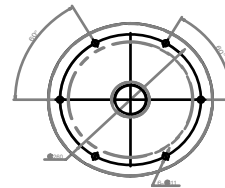

## Dimensions parameters

Outer diameter 305mm  
2'inch - 11.5 screw  
Weight: 1.3KG  
Packing: 330×330×150mm<sup>3</sup>  
8 pieces/box  
Order number: 27645-02

Outer diameter 280mm  
2'inch - 11.5 screw  
Weight: 3.8 kg  
Packing: 300×300×370 mm<sup>3</sup>  
8 pieces/box  
Order number: 27611

Outer diameter 165mm  
2'inch - 11.5 screw  
Weight: 1.9 kg  
Packing: 240×240×180 mm<sup>3</sup>  
8 pieces/box  
Order number: 27641