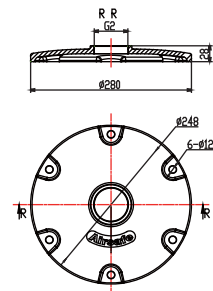

## Dimensions parameters

Outer diameter 305mm  
2'inch - 11.5 screw  
Weight: 1.3KG  
Packing: 330×330×150mm<sup>3</sup>  
8 pieces/box  
Order number: 27645-02

Outer diameter 280mm  
2'inch - 11.5 screw  
Weight: 3.8 kg  
Packing: 300×300×370 mm<sup>3</sup>  
8 pieces/box  
Order number: 27611

Outer diameter 165mm  
2'inch - 11.5 screw  
Weight: 1.9 kg  
Packing: 240×240×180 mm<sup>3</sup>  
8 pieces/box  
Order number: 27641